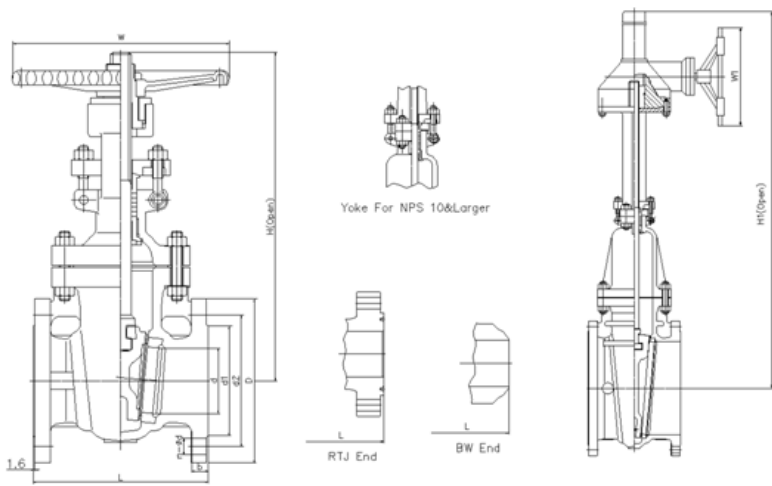

Bronze Gate valves Commonly used Bronze Gate valves which can be fully opened and closed, provide a great on-off service.

Application

Face to Face Dimensions: ANSI B16.10

Flange end Dimension : ANSI B16.5

Butt Welded Dimensions : ANSI B16.25

Design and Manufacture : API 600

Pressure Test : API 598

Main material : C95800, C95500, C95200, C95300, C95600, C61900, C63200, ect.

Class150 Big size Bronze gate valve