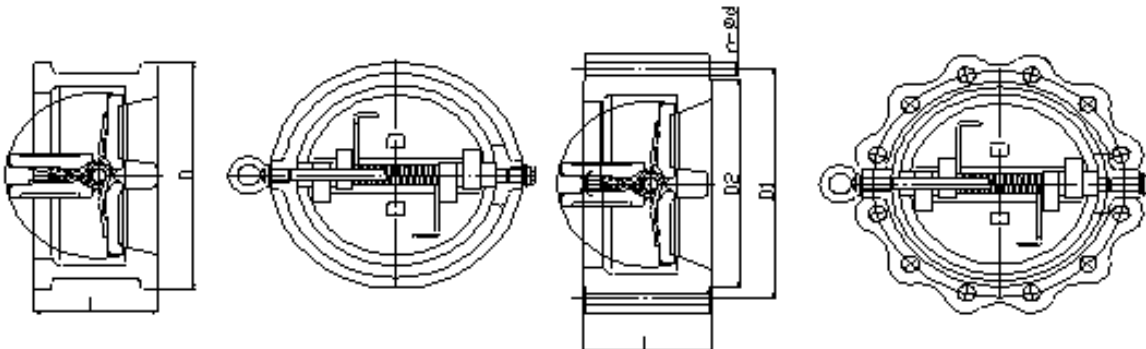

Архангельск (8182)63-90-72
Астана (7172)727-132
Астрахань (8512)99-46-04
Барнаул (3852)73-04-60
Белгород (4722)40-23-64
Брянск (4832)59-03-52
Владивосток (423)249-28-31
Волгоград (844)278-03-48
Вологда (8172)26-41-59
Воронеж (473)204-51-73
Екатеринбург (343)384-55-89
Иваново (4932)77-34-06

Ижевск (3412)26-03-58
Иркутск (395)279-98-46
Казань (843)206-01-48
Калининград (4012)72-03-81
Калуга (4842)92-23-67
Кемерово (3842)65-04-62
Киров (8332)68-02-04
Краснодар (861)203-40-90
Красноярск (391)204-63-61
Курск (4712)77-13-04
Липецк (4742)52-20-81
Киргизия (996)312-96-26-47

Магнитогорск (3519)55-03-13
Москва (495)268-04-70
Мурманск (8152)59-64-93
Набережные Челны (8552)20-53-41
Нижний Новгород (831)429-08-12
Новокузнецк (3843)20-46-81
Новосибирск (383)227-86-73
Омск (3812)21-46-40
Орел (4862)44-53-42
Оренбург (3532)37-68-04
Пенза (8412)22-31-16
Казахстан (772)734-952-31

Пермь (342)205-81-47
Ростов-на-Дону (863)308-18-15
Рязань (4912)46-61-64
Самара (846)206-03-16
Санкт-Петербург (812)309-46-40
Саратов (845)249-38-78
Севастополь (8692)22-31-93
Симферополь (3652)67-13-56
Смоленск (4812)29-41-54
Сочи (862)225-72-31
Ставрополь (8652)20-65-13
Таджикистан (992)427-82-92-69

Сургут (3462)77-98-35
Тверь (4822)63-31-35
Томск (3822)98-41-53
Тула (4872)74-02-29
Тюмень (3452)66-21-18
Ульяновск (8422)24-23-59
Уфа (347)229-48-12
Хабаровск (4212)92-98-04
Челябинск (351)202-03-61
Череповец (8202)49-02-64
Ярославль (4852)69-52-93

<https://sedelon.nt-rt.ru/> || sde@nt-rt.ru

Butterfly Type Check Valves

Application

Face to Face Dimensions: ANSI B16.10

Flange end Dimension :ANSI B16.5

Design and Manufacture : API 594

Pressure Test : API598